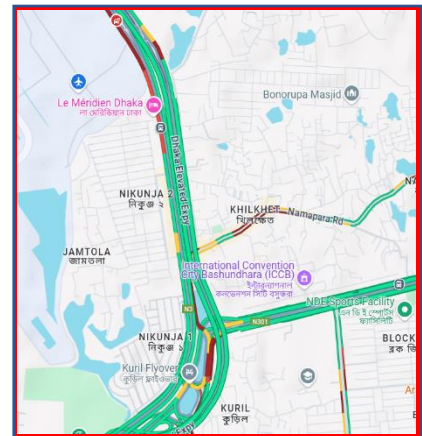

THANK YOU

SCHOOL OVERVIEW

School Building

Address

Office Address:

House# 12 (5th Floor), Road# 01, Nikunja-02,
Khilkhet, Dhaka-1229, Bangladesh

TEL: +8801798085535, +8801746913822

E-mail: info@minnanobd.com